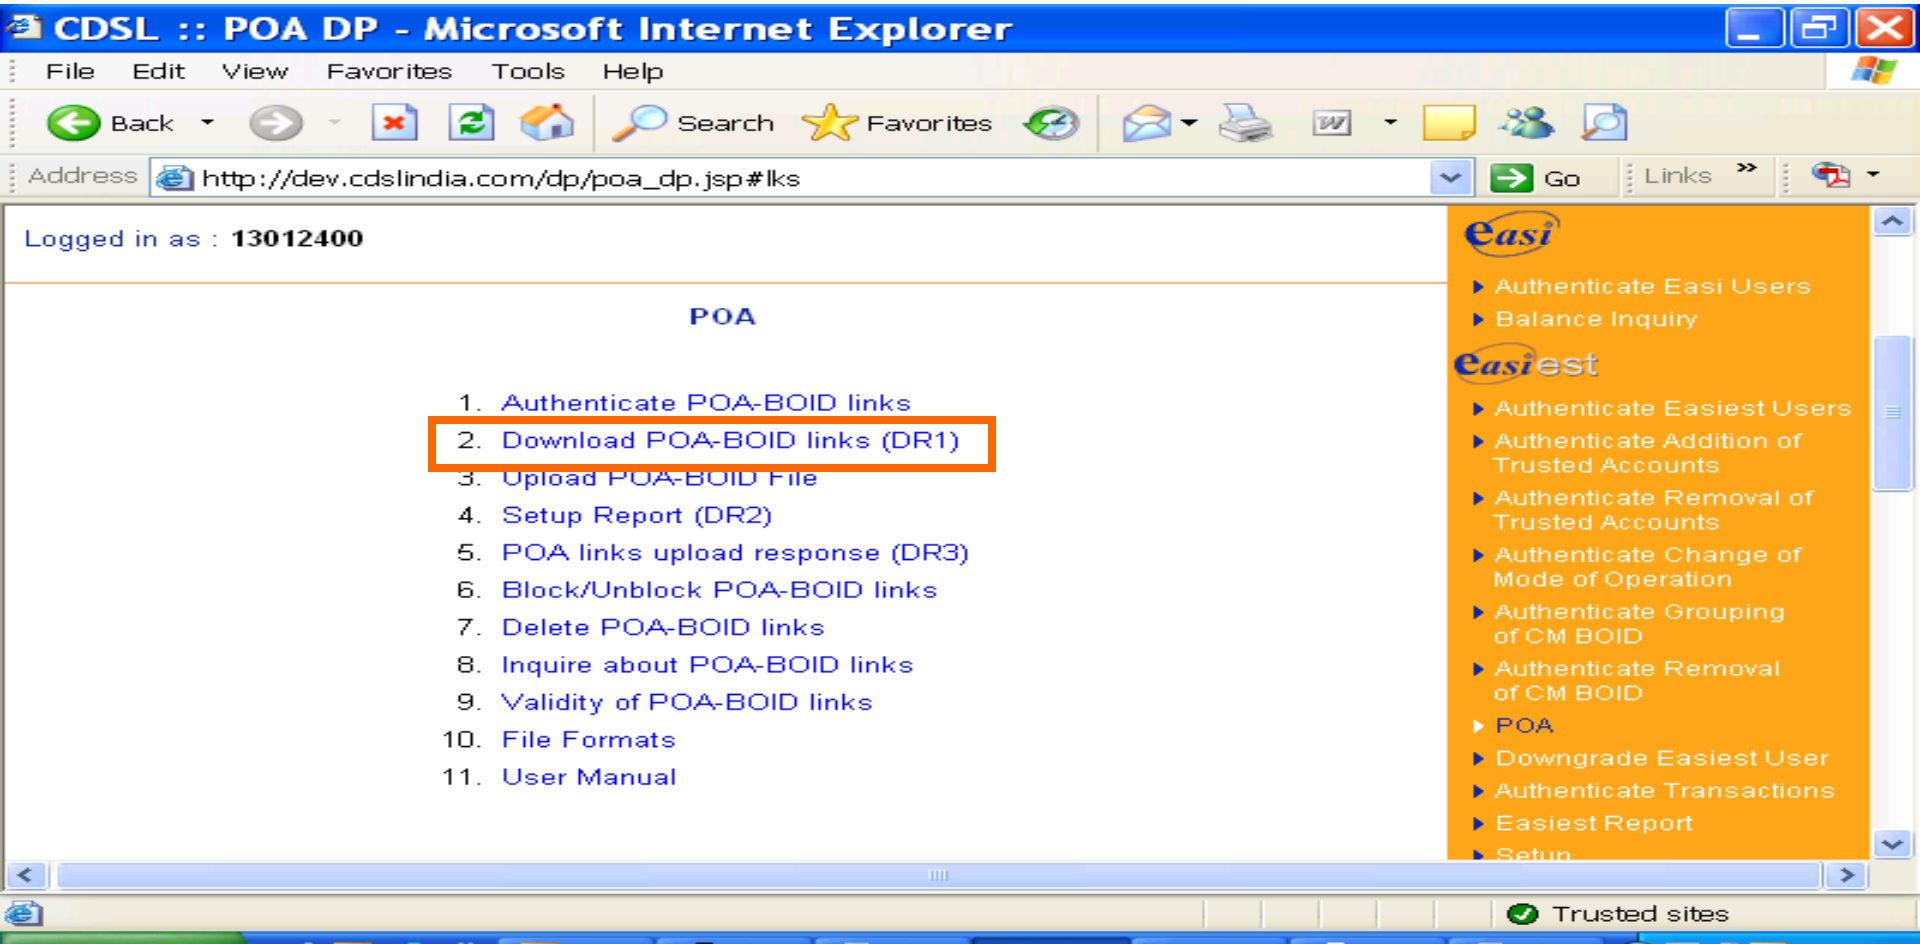

Download POA-BOID links

DR1<Login Name><date time>